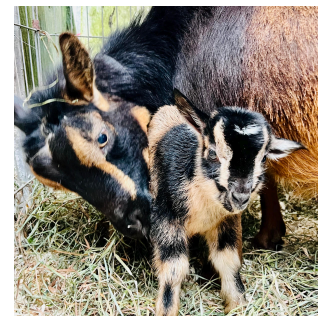

Learn more by visiting [HERE](https://paintedpepperfarm.me/our-herd/nigerian-dairy-goat-sales-information/)

<https://paintedpepperfarm.me/our-herd/nigerian-dairy-goat-sales-information/>